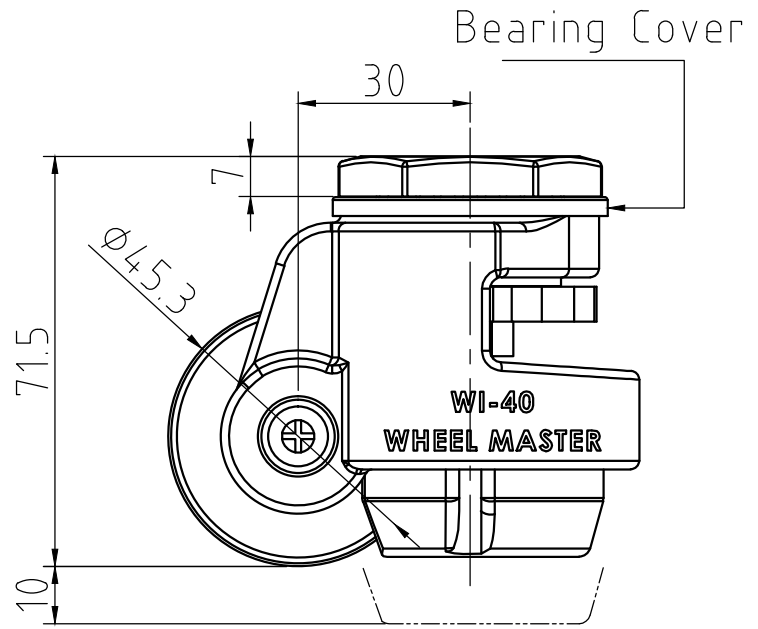

M8 TAP DP12  
M12 BY ORDER

SCALE	1 / 1
ANGLE	

WOO - IL INDUSTRY

WI - 40S